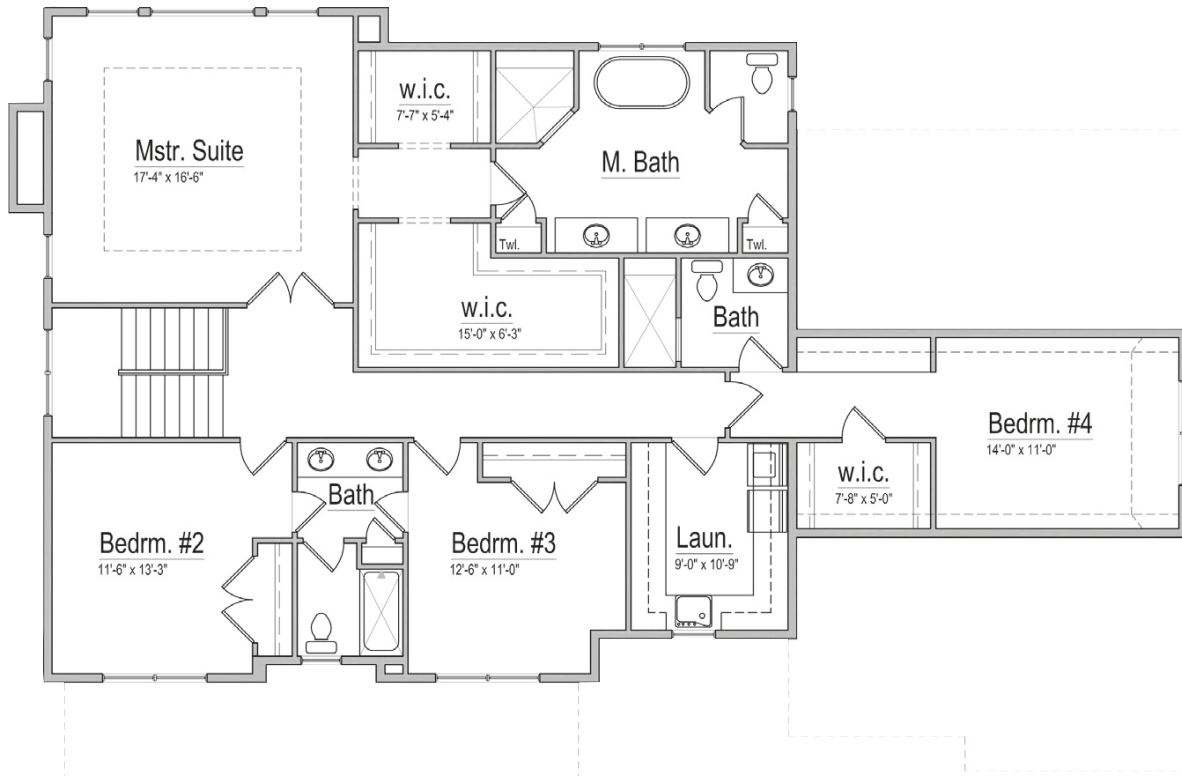

2780 MIDDLEBURY LANE, BLOOMFIELD HILLS 48301

**M ROSE**  
CONSTRUCTION

**248.330.7181**  
Mroseconstruction.com  
Vanett @mroseconstruction.com