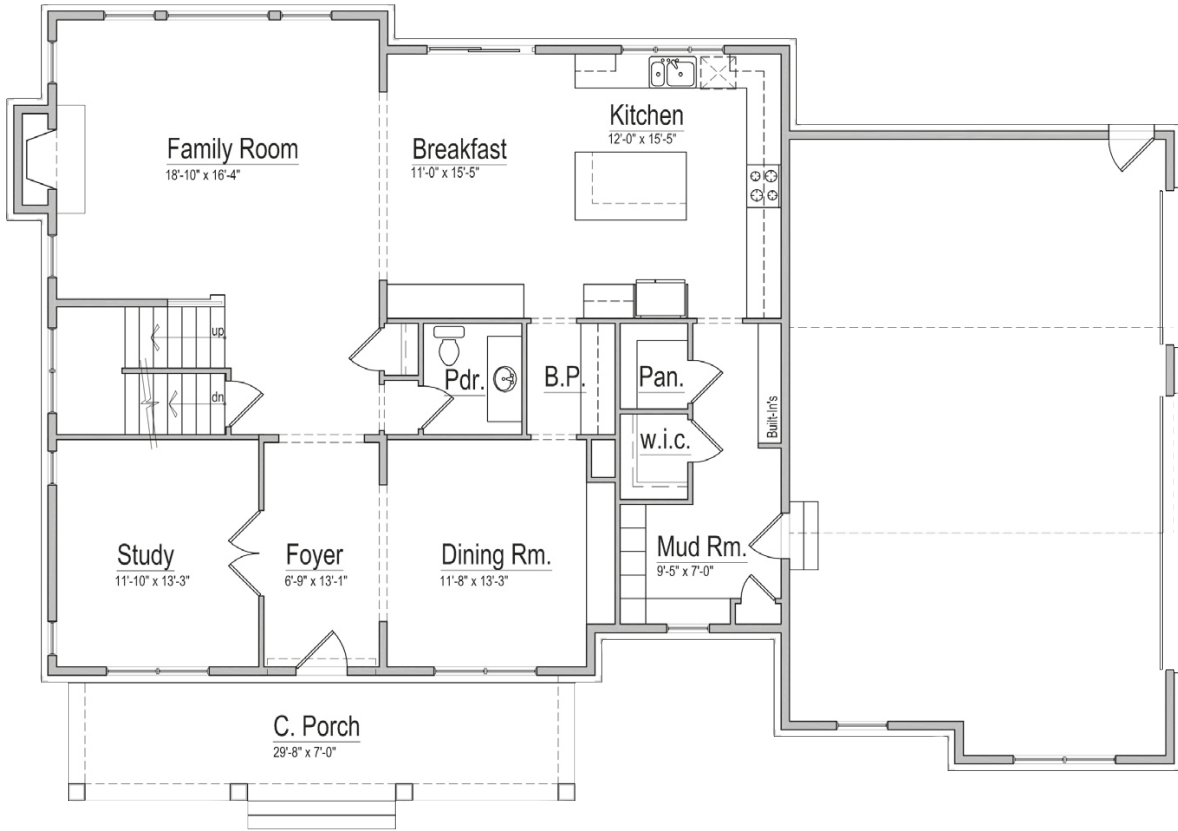

2780 MIDDLEBURY LANE, BLOOMFIELD HILLS 48301

**M ROSE**  
CONSTRUCTION

**248.330.7181**  
Mroseconstruction.com  
Vanett @mroseconstruction.com